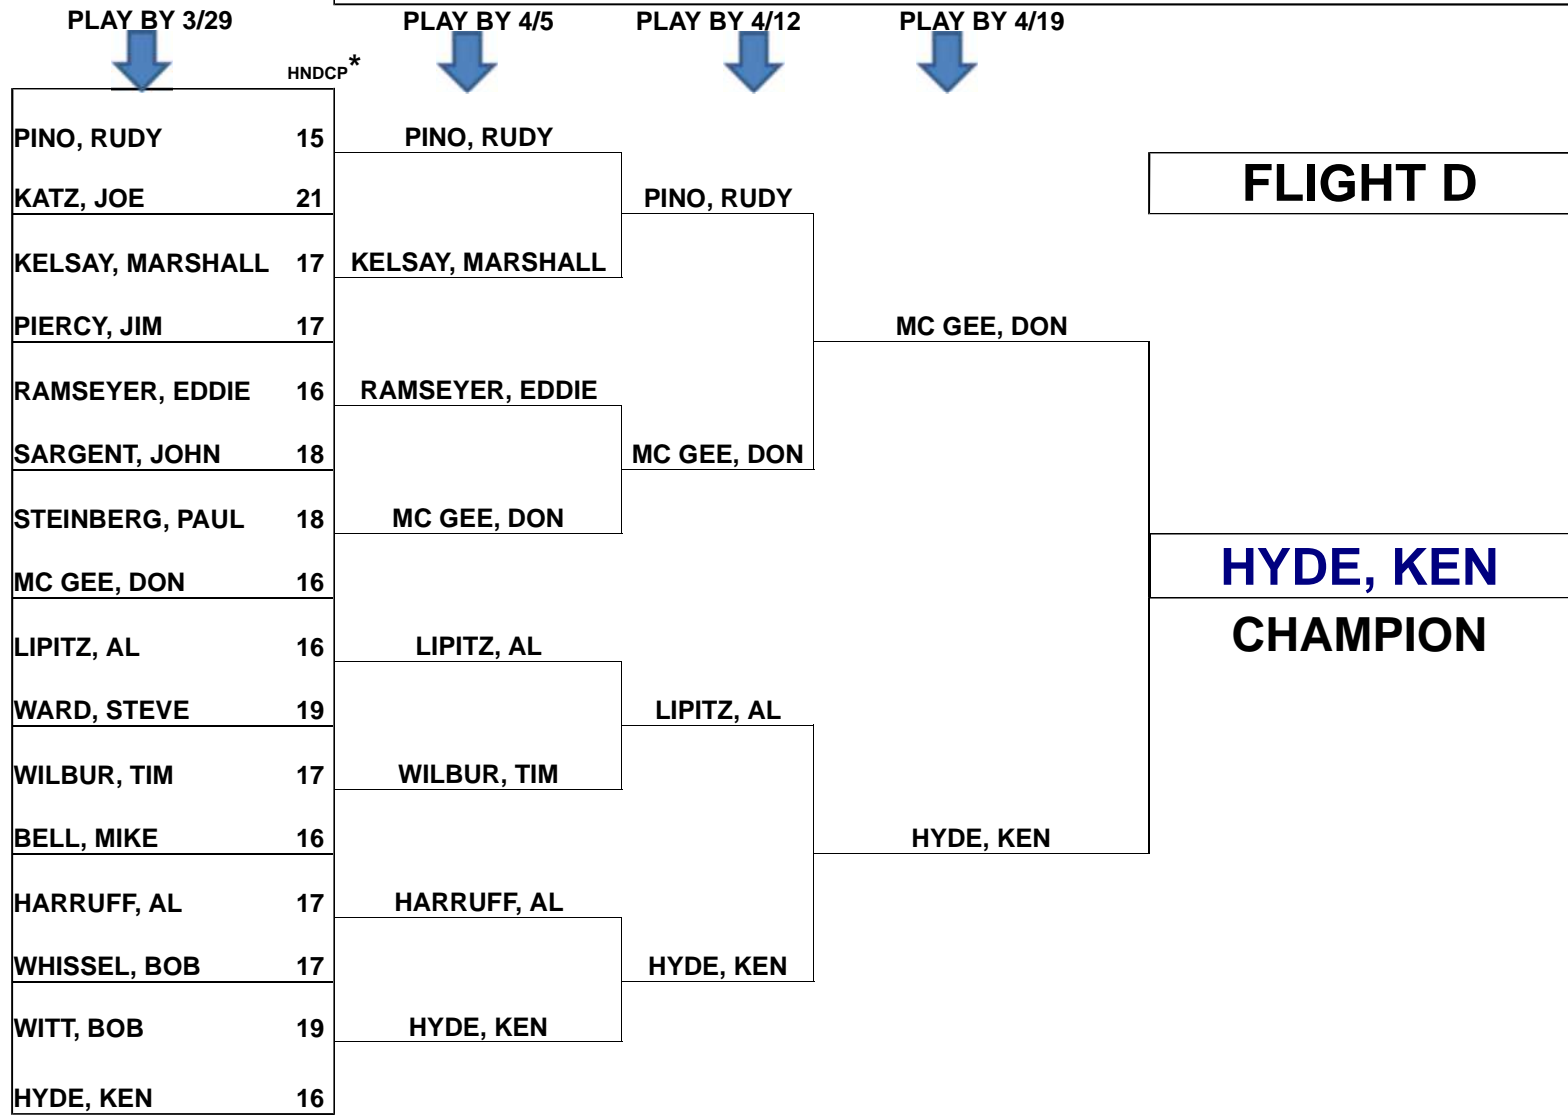

2013 HERB STARK MEN'S MATCH PLAY CHAMPIONSHIP

SEE MATCH PLAY RULES IN RACK NEAR CASA DOOR

*Handicaps shown were computed after March 18 and will be used throughout the entire tournament.